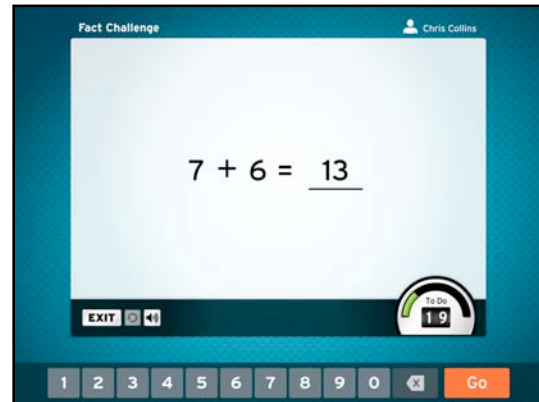

FASTT Math Next Generation Mobile Access

FASTT Math Next Generation is available as a downloadable app for either iOS- or Android-based mobile devices.

Mobile Device Functionality

FASTT Math Next Generation functions identically on a workstation or mobile device, with the exception that users tap buttons and links on the user interface, rather than use a mouse or pointer as they do on workstations.

Number Pad

In the FASTT Math Next Generation app, a number pad appears onscreen. Tap the numbers to enter an answer, then tap **Go** to move to the next question.

Downloading the FASTT Math Next Generation App